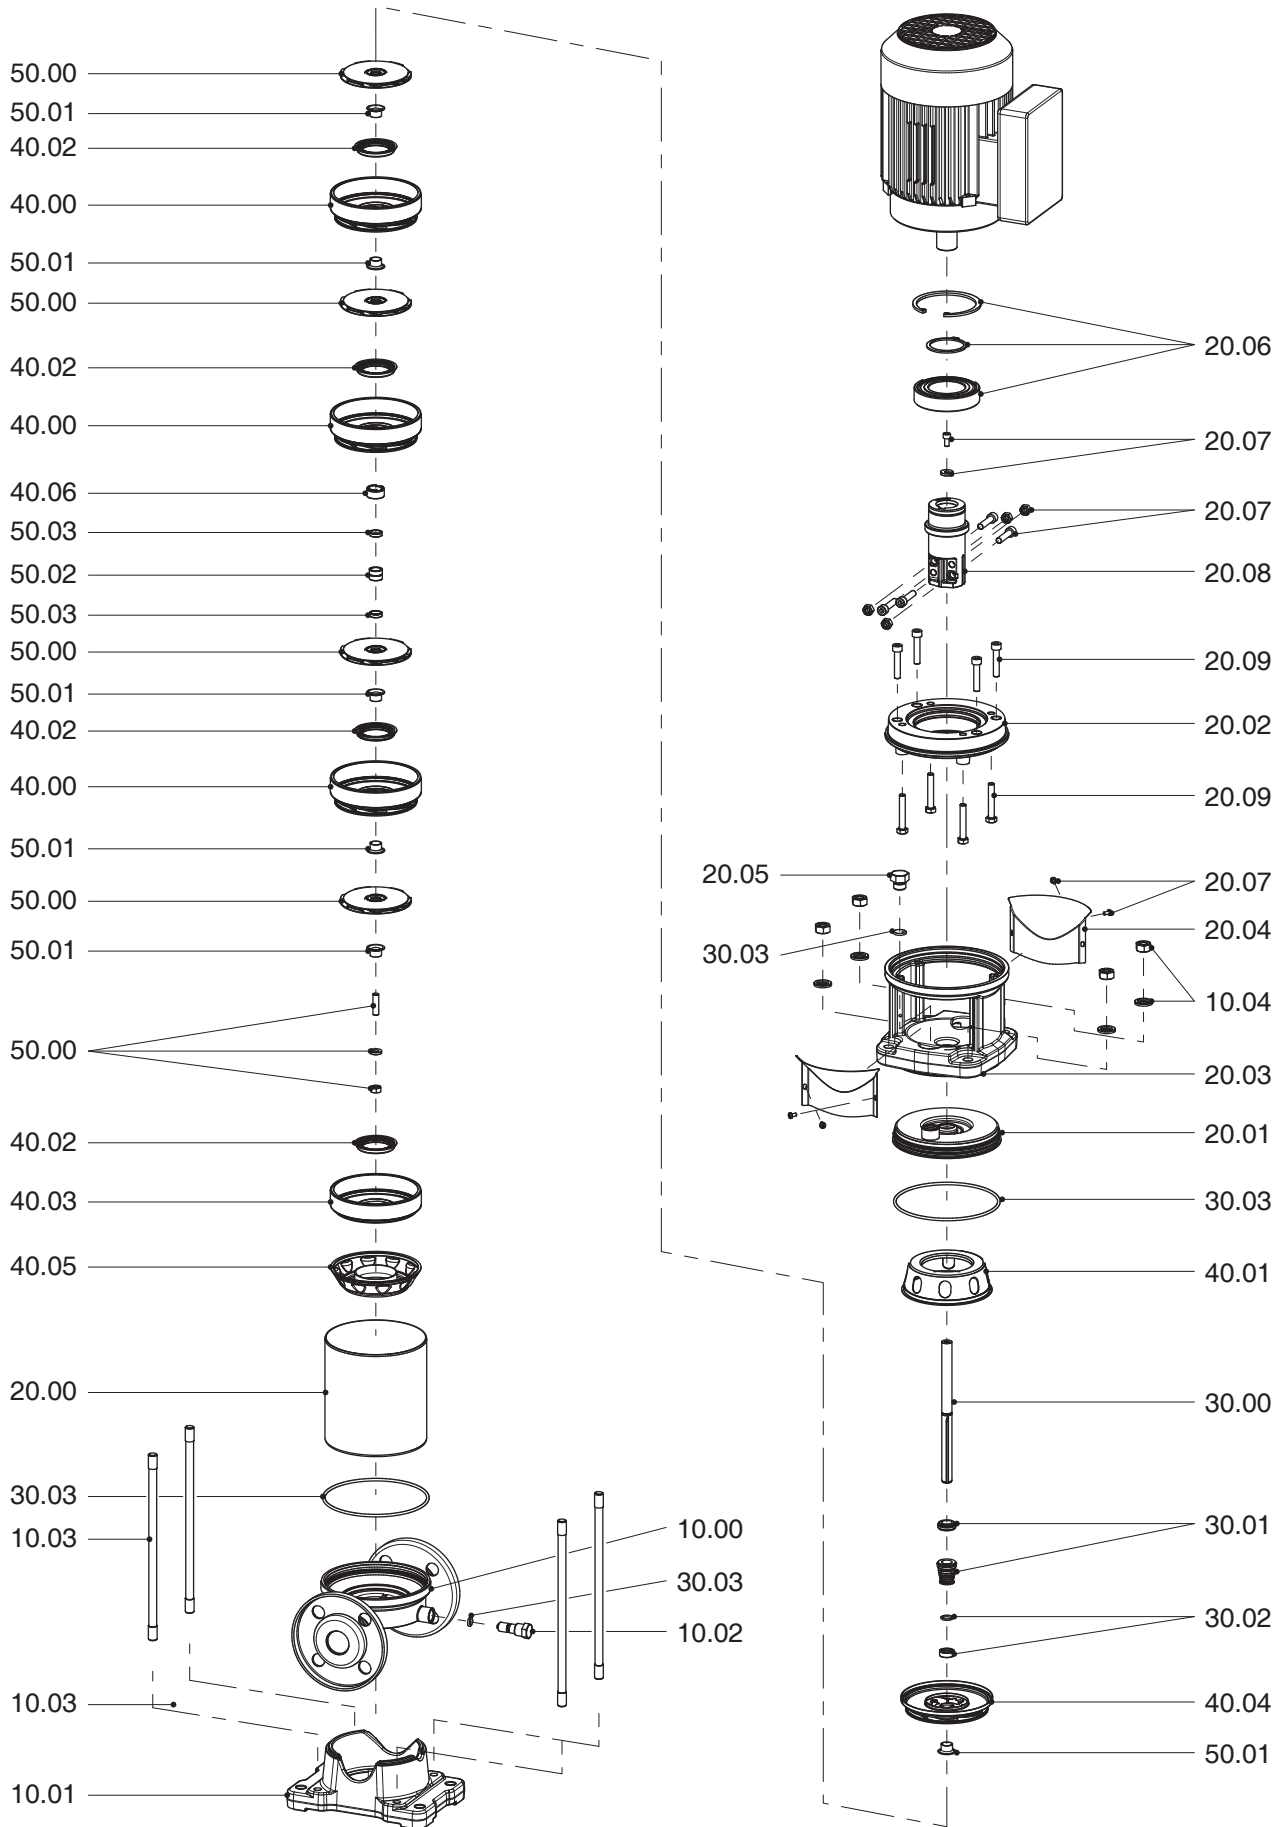

E-Tech[®]

by Franklin Electric

VERTICAL MULTISTAGE PUMPS EXPLODED VIEW

EV 3

EV 5

EV 9

EV 16

Exploded View - EV 3 / 5 / 9 / 16

00114066 12/2010